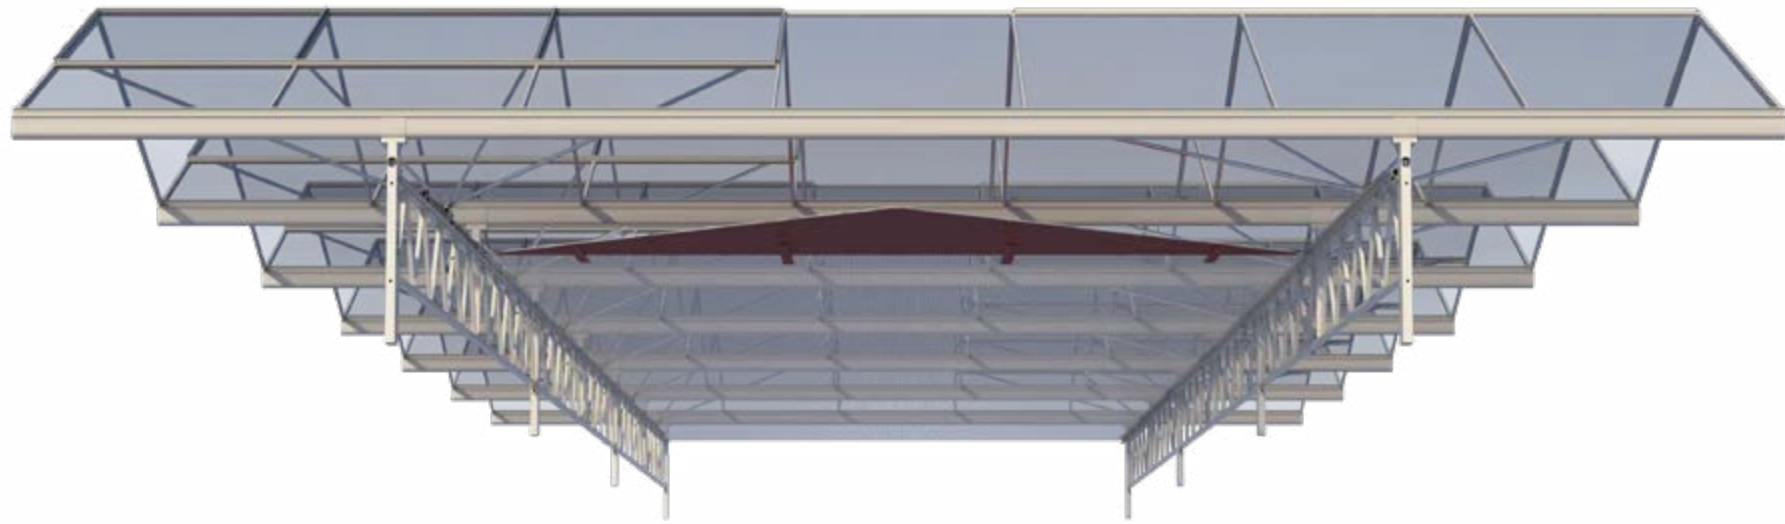

## ValkScreenVision 2.0

Quicker, safer, cleaner and more flexible screen insertion for crop and installer

#### ValkScreenProfile + ValkTrussProfile

The **ValkScreenProfile VSV** and the **ValkTrussProfile** have special chambers for the guide strips that have been pre-fitted to the screen cloth.

- ✓ no cloth clips needed
- ✓ various lengths
- ✓ easy stacking

#### ValkTrussClip

The **ValkTrussClip VSV** fixes the ValkTrussProfile to the truss in a very strong connection.

- ✓ better clamp force
- ✓ prevents wear & tear atlas wires
- ✓ highly compact

 **ValkTrussClip**

#### ValkDelta

The **ValkDelta** retracts the screen cloth across the full width of the greenhouse section.

- ✓ no tension on screen
- ✓ no folding of screen
- ✓ easy to (dis)connect

 **ValkDelta**

Click on the QR code 